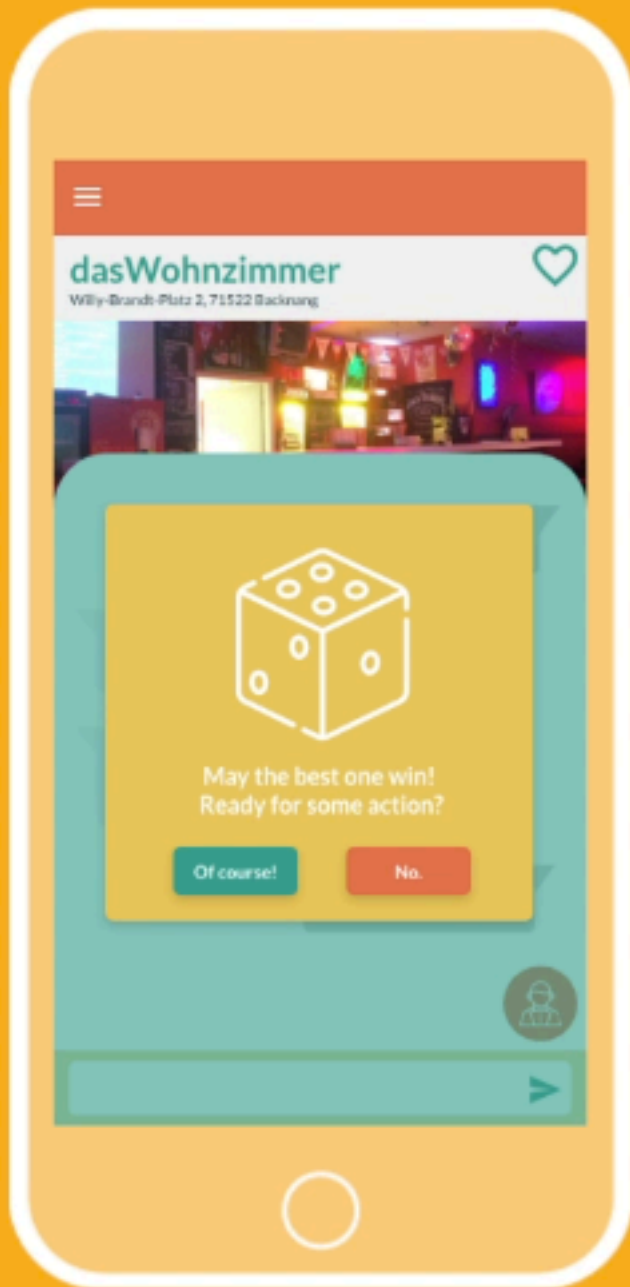

**Selofelo – the new app that changes going out!**

**Selofelo can be used for different activities such as**

- **city festivals**
- **pub tours**
- **festivals**
- **holiday trips**

**The map, the locations and the interactive games can be configured individually. Different options for use of the app are also possible.**

**Order drinks from your favourite bar and have them delivered!**

**Virtually meet up with your friends!**

**Once a user enters a chat room, the respective location/band receives a small fee.**

**The chat room can also be used as concert stage or for a tour.**

**Here, the user pays for drinks or, if possible, orders some more.**

**Chat with your friends  
& meet new people!**

**No more beer?  
Use the barkeeper menu  
to order more drinks!**

**Playing games together is a social experience and makes for a fun evening!**